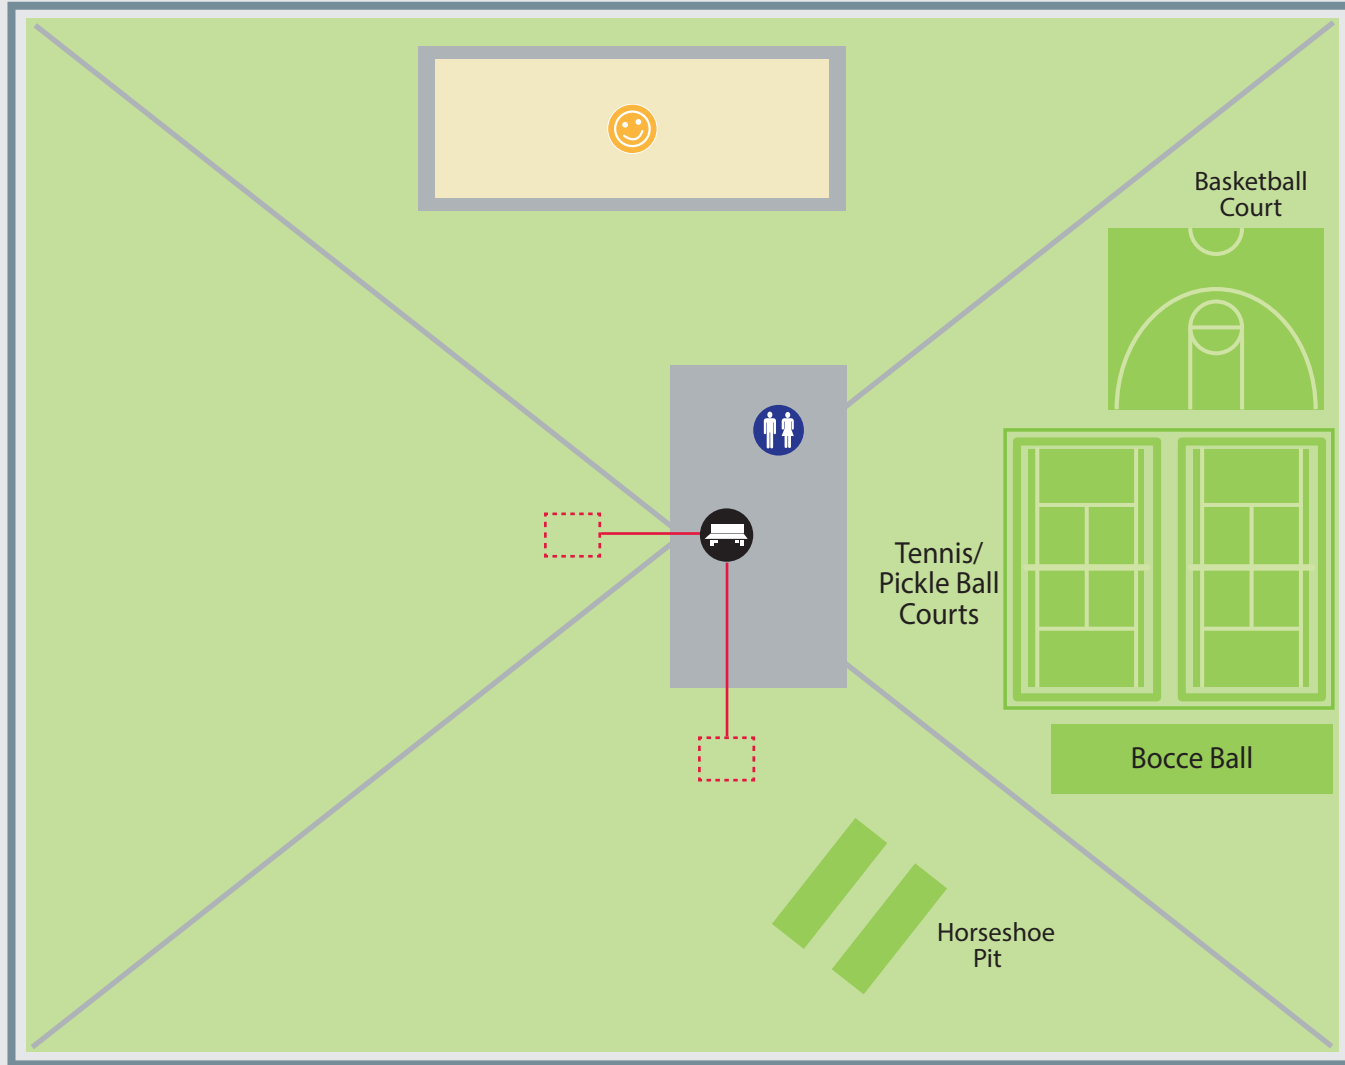

Woodbridge Park

415 Sierra Boulevard

Manzanita Avenue

Sequoia Street

Sierra Boulevard

Mariposa Street

Important Contact Information

Emergency
911

Report a Problem in a Park
(916) 774-5748

Reserve a Park
(916) 772-7529

Bikeway Information
(916) 774-5293

Legend

-  Covered Picnic Area
 - 8 tables
 - 2 BBQ's
 - approx. seating (80)
-  Playground
-  Restrooms
-  Roads
-  Approved for bounce house setup